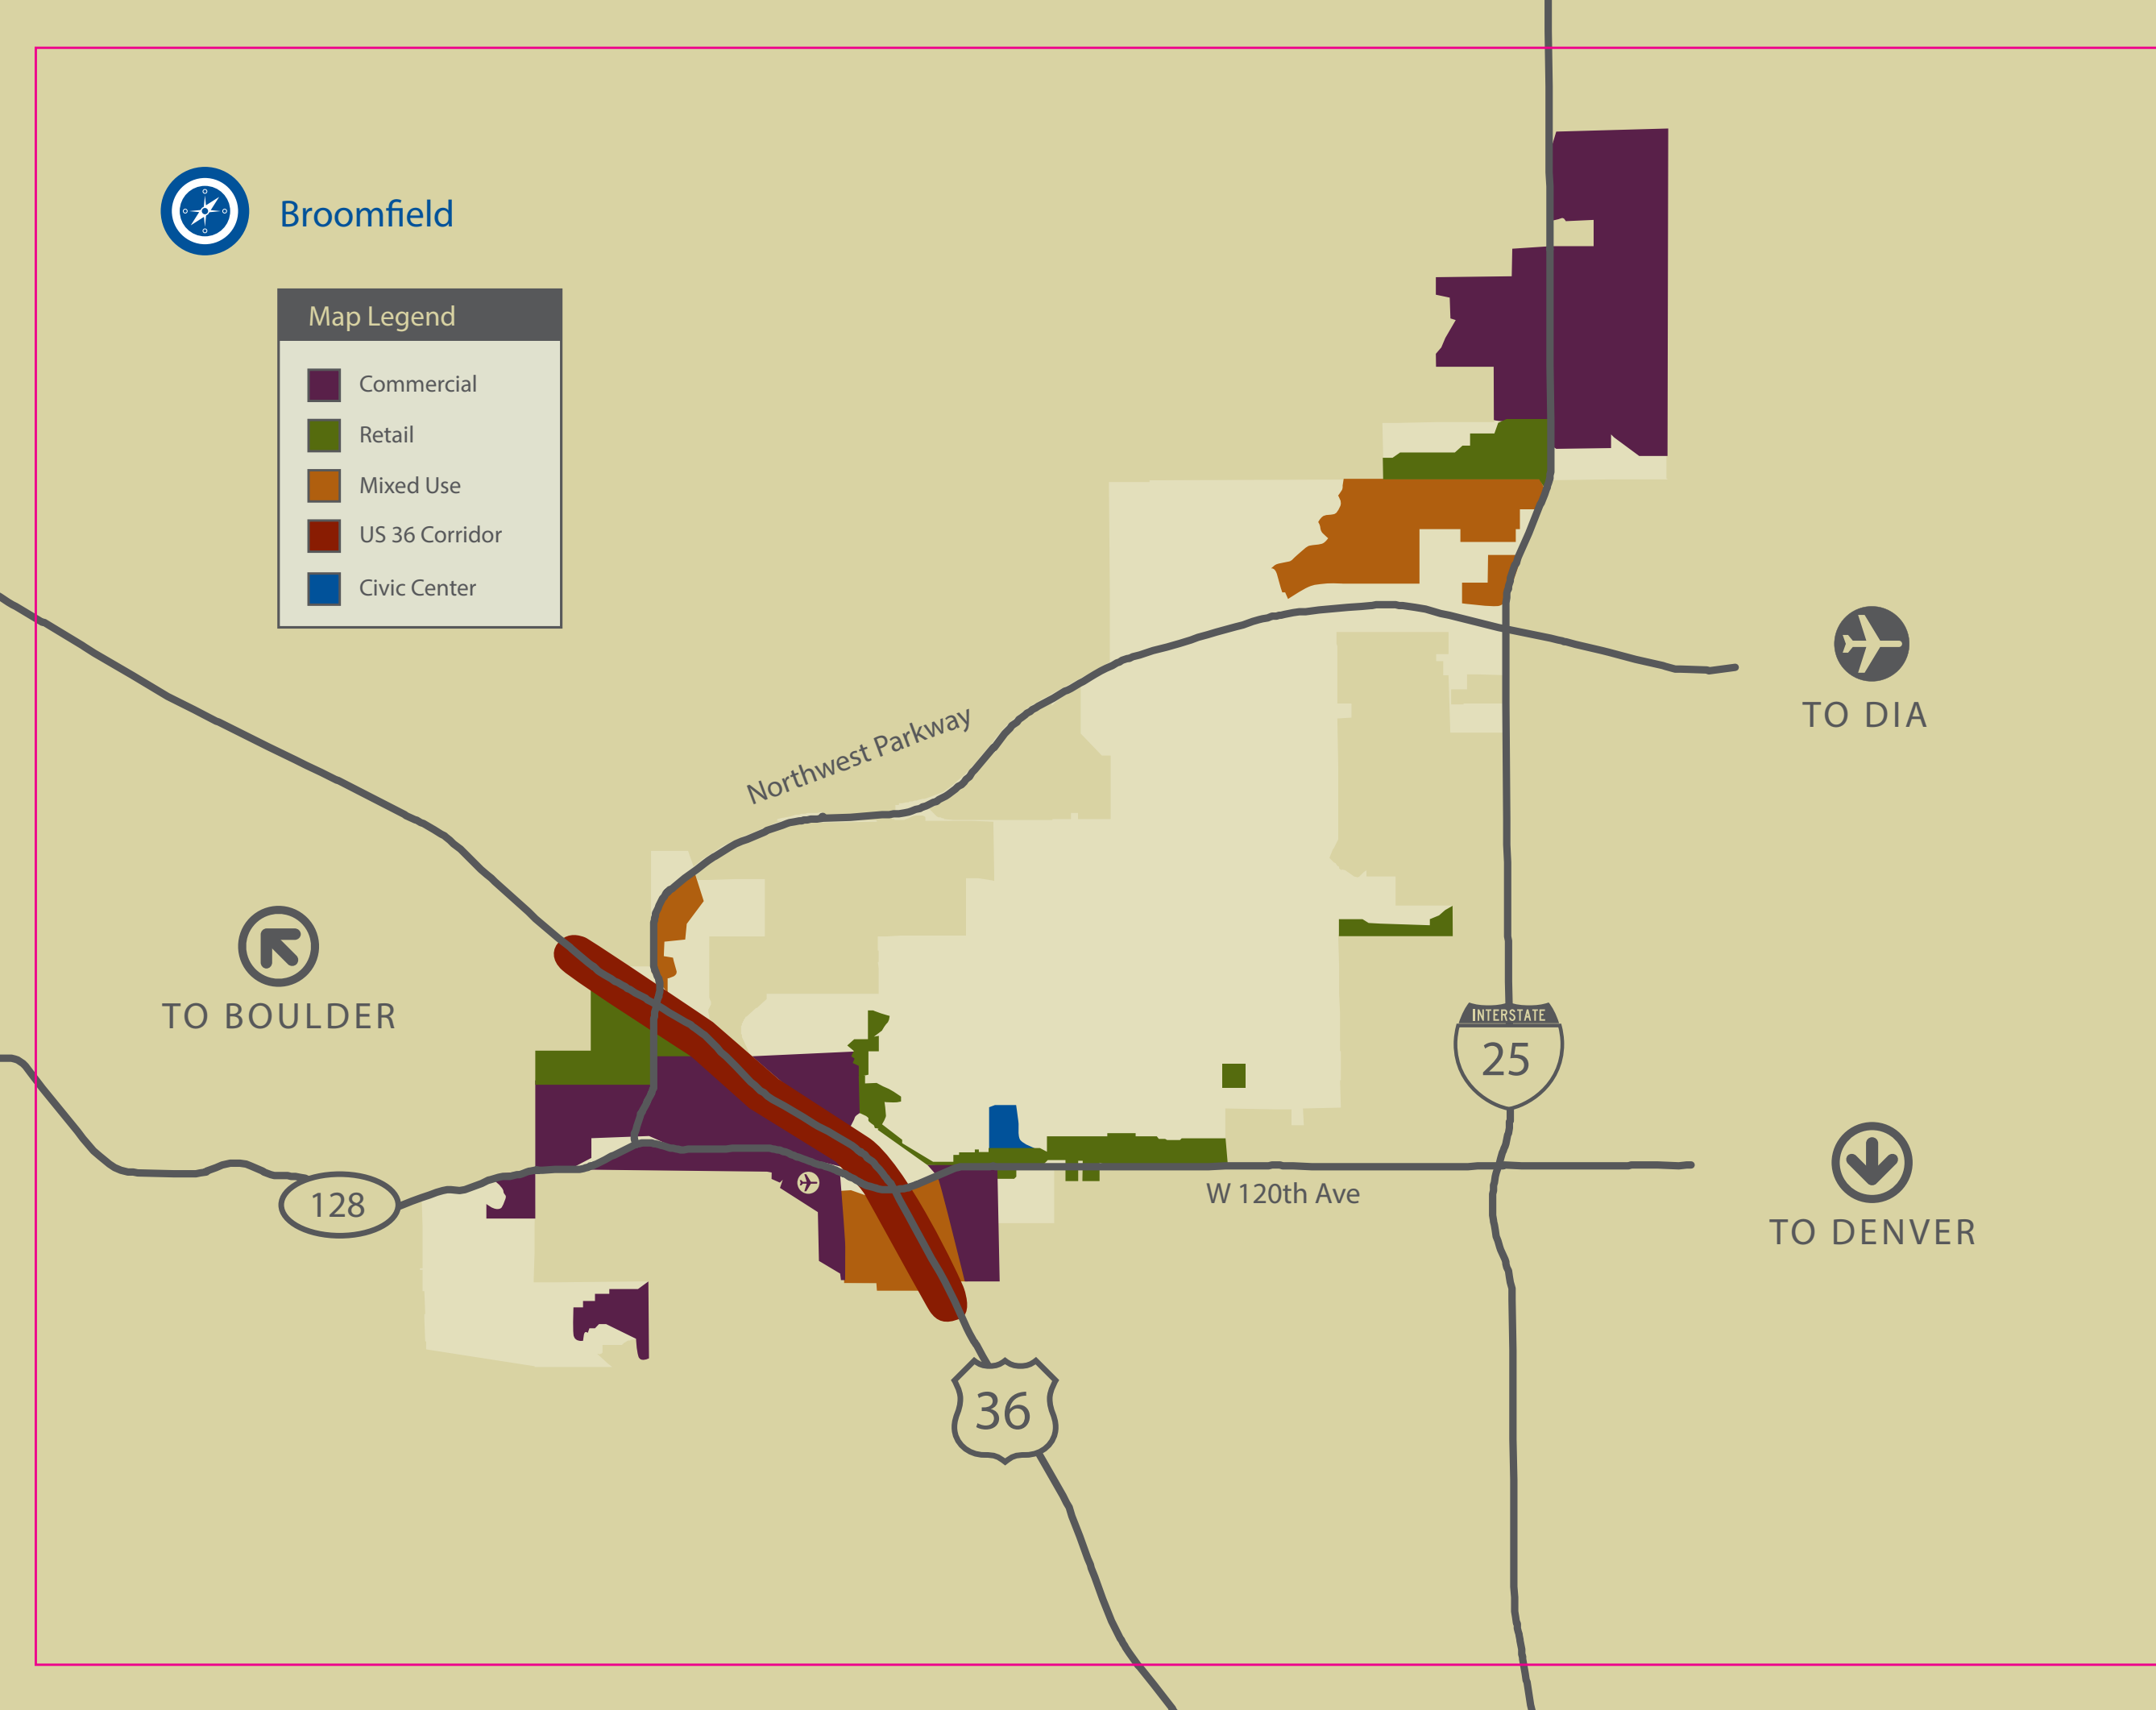

# Broomfield

## Map Legend

-  Commercial
-  Retail
-  Mixed Use
-  US 36 Corridor
-  Civic Center

TO BOULDER

128

Northwest Parkway

INTERSTATE  
25

W 120th Ave

36

TO DIA

TO DENVER