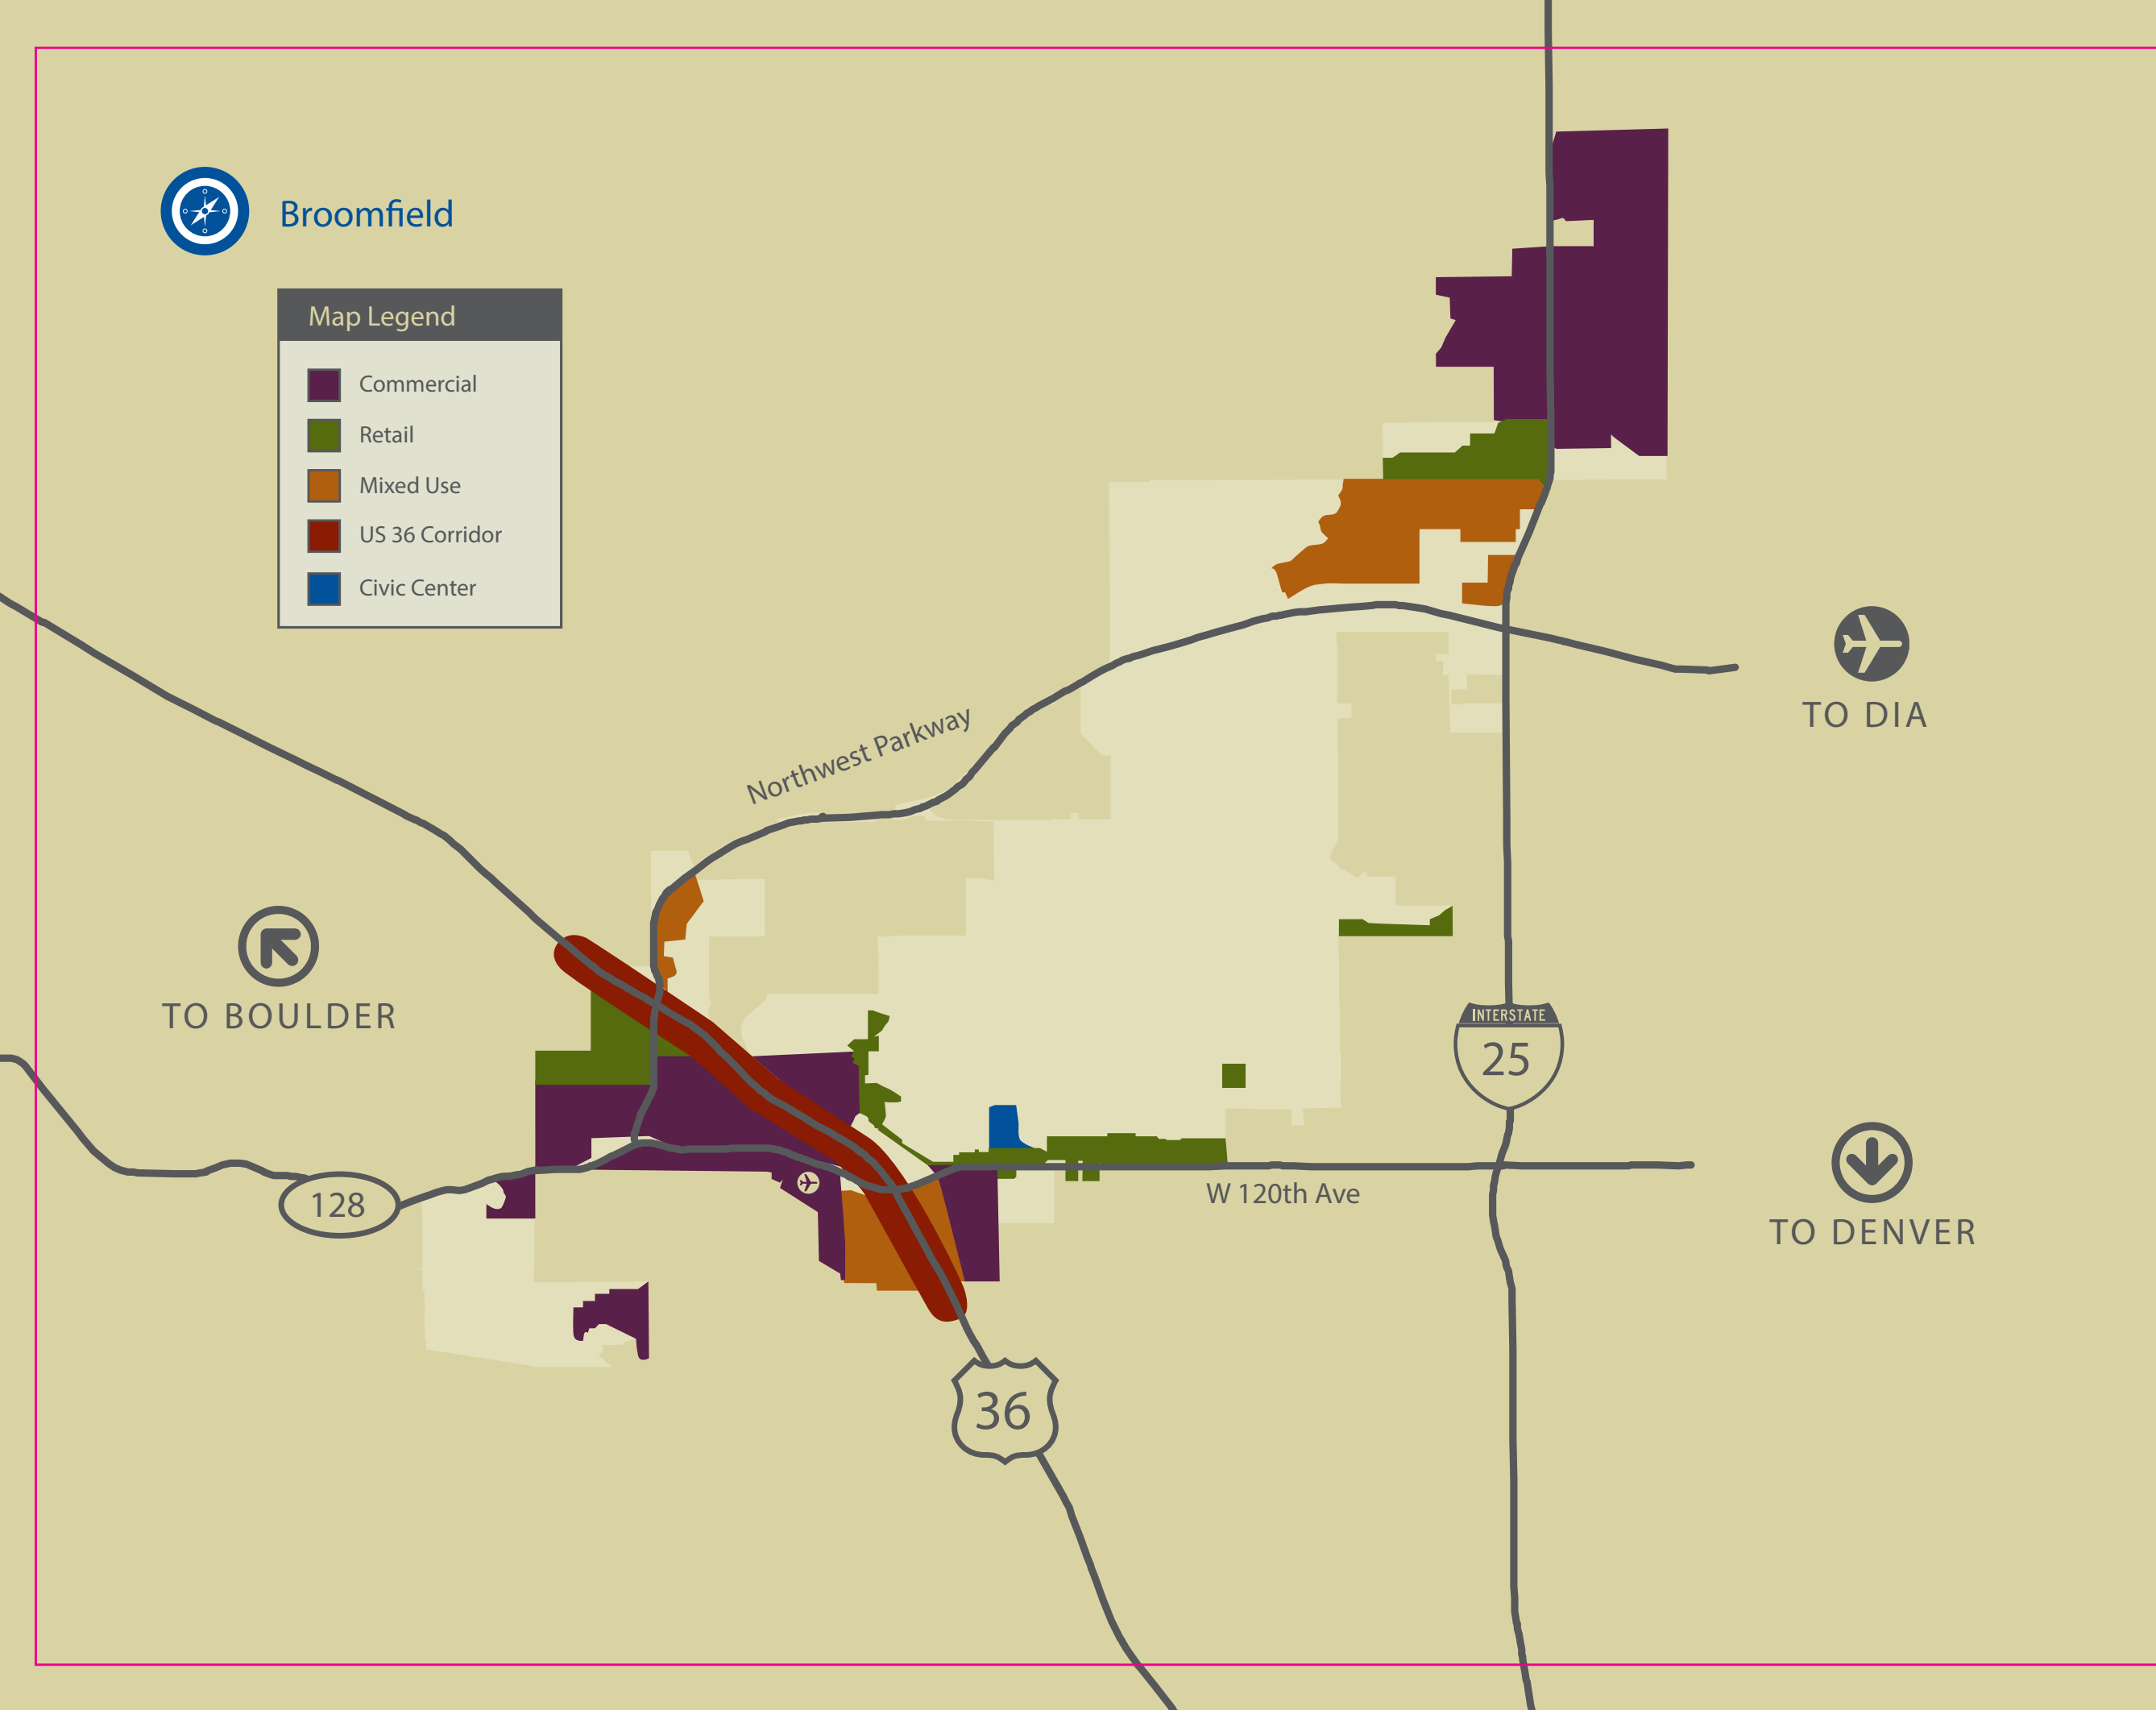

## Map Legend

-  Commercial
-  Retail
-  Mixed Use
-  US 36 Corridor
-  Civic Center

TO BOULDER

128

Northwest Parkway

INTERSTATE  
25

W 120th Ave

36

TO DIA

TO DENVER

# Broomfield